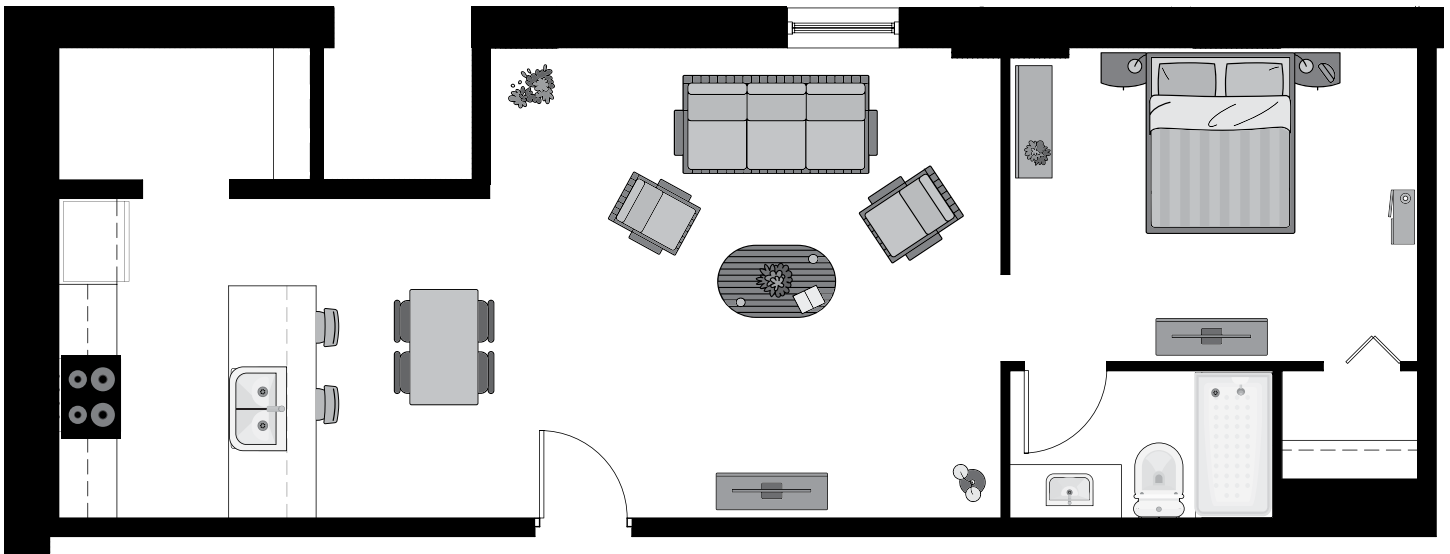

## ADMIN BUILDING 1A

### One Bedroom • One Bath

- *Stunning Riverfront views & Downtown Skyline views*
- *Located in the heart of Uptown Columbus*
- *Direct access to 22-mile Riverwalk*
- *Directly overlooking the “world’s longest urban whitewater course”*
- *True loft style ceilings with exposed timbers*
- *Energy Efficient design*
- *Fitness Room*
- *On-Site Parking*
- *Expansive landscaped park overlooking the Chattahoochee River*