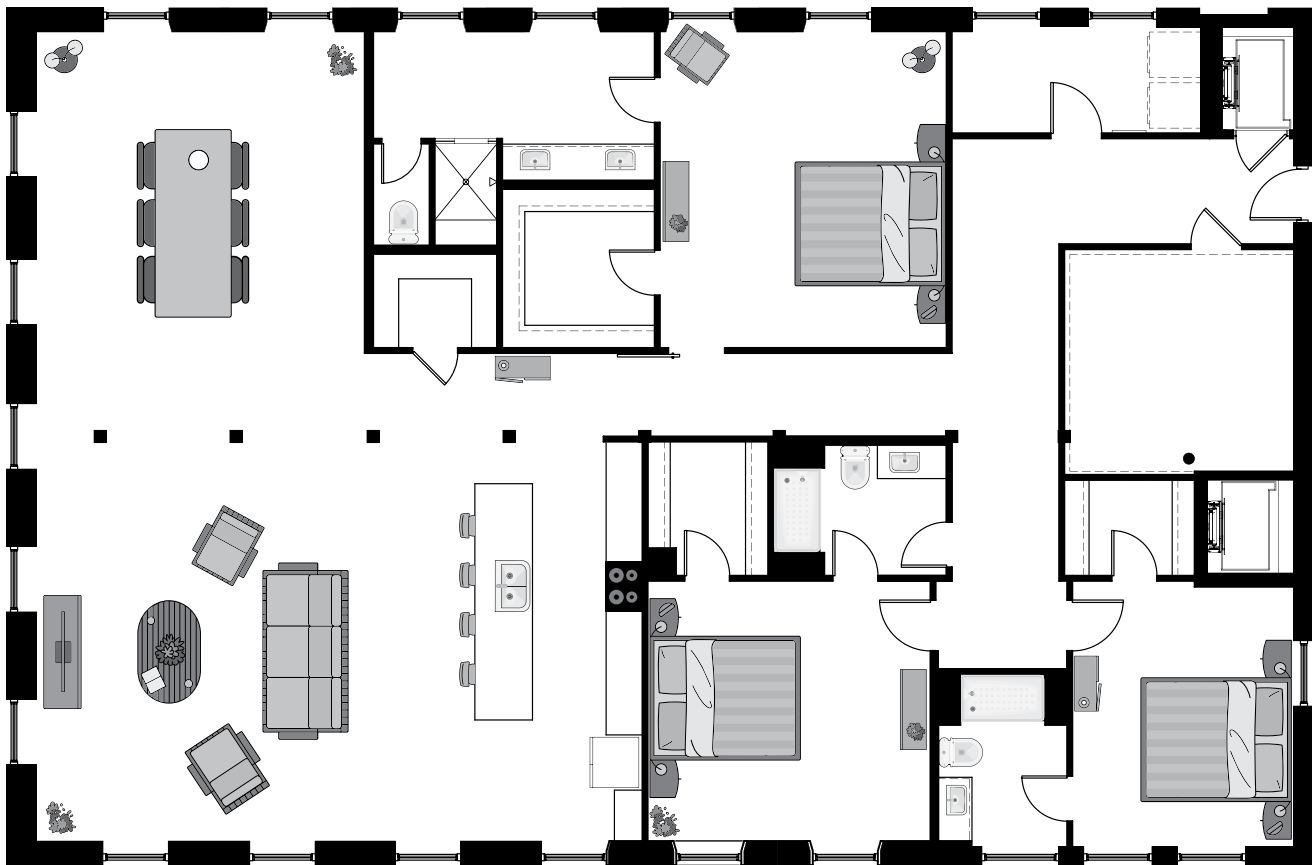

EAGLE & PHENIX

HISTORIC RIVERFRONT LIVING

MACHINE SHOP 2

Three Bedroom • Three Bath

- *Stunning Riverfront views & Downtown Skyline views*
- *Located in the heart of Uptown Columbus*
- *Direct access to 22-mile Riverwalk*
- *Directly overlooking the “world’s longest urban whitewater course”*
- *True loft style ceilings with exposed timbers*
- *Energy Efficient design, including Geo-Thermal HVAC system*
- *Fitness Room*
- *On-Site Parking*
- *Expansive landscaped park overlooking the Chattahoochee River*

3296 SQ FT

706-571-3411 • EAGLEANDPHENIX.COM

Developer reserves the right to change price, features and finishes without notice. All square footages, room dimensions and views are approximate. Illustrations may not be to scale and are artistic representations of present intention and not future fact.