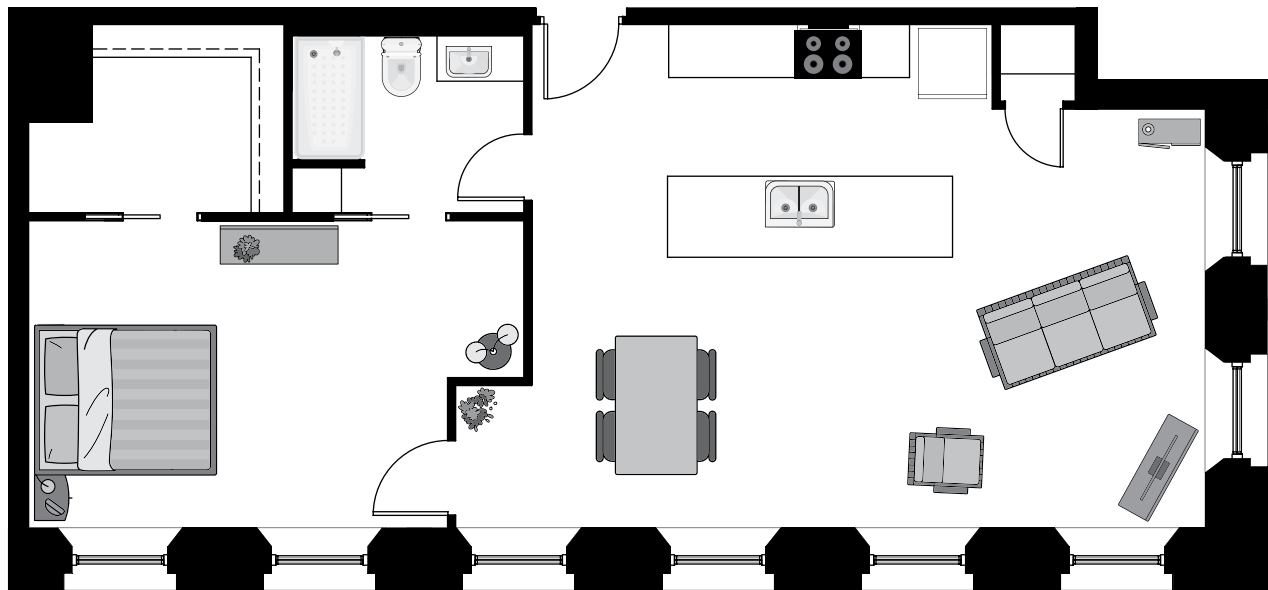

## MILL 1 BUILDING 1B

### One Bedroom • One Bath

- *Stunning Riverfront views & Downtown Skyline views*
- *Located in the heart of Uptown Columbus*
- *Direct access to 22-mile Riverwalk*
- *Directly overlooking the “world’s longest urban whitewater course”*
- *True loft style ceilings with exposed timbers*
- *Energy Efficient design, including Geo-Thermal HVAC system*
- *Fitness Room*
- *On-Site Parking*
- *Expansive landscaped park overlooking the Chattahoochee River*