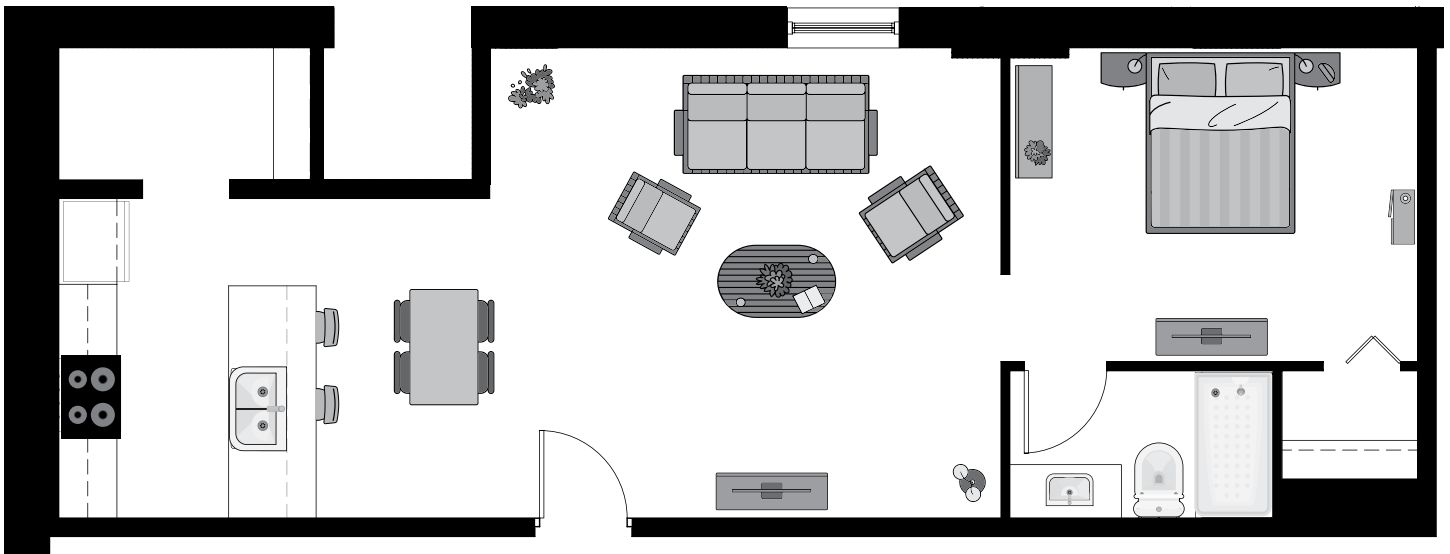

EAGLE & PHENIX

HISTORIC RIVERFRONT LIVING

ADMIN BUILDING 1A

One Bedroom • One Bath

- *Stunning Riverfront views & Downtown Skyline views*
- *Located in the heart of Uptown Columbus*
- *Direct access to 22-mile Riverwalk*
- *Directly overlooking the “world’s longest urban whitewater course”*
- *True loft style ceilings with exposed timbers*
- *Energy Efficient design*
- *Fitness Room*
- *On-Site Parking*
- *Expansive landscaped park overlooking the Chattahoochee River*

712 to 1,027 SQ FT

706-571-3411 • EAGLEANDPHENIX.COM

The information in this communication, is accurate to the best of our knowledge at this time. Please understand, due to high demand, pricing and availability of units is subject to change without notice. Additionally, Owner and Property Manager reserves the right to change prices, features and finishes without notice. All square footages, room dimensions and views are approximate. Illustrations may not be to scale and are artistic representations of present intention and not future fact. Neither Leasing Agents, W.C. Bradley Real Estate, LLC or Owner are responsible for errors or omissions and reference should be made to fully executed lease agreement for lease terms and conditions.