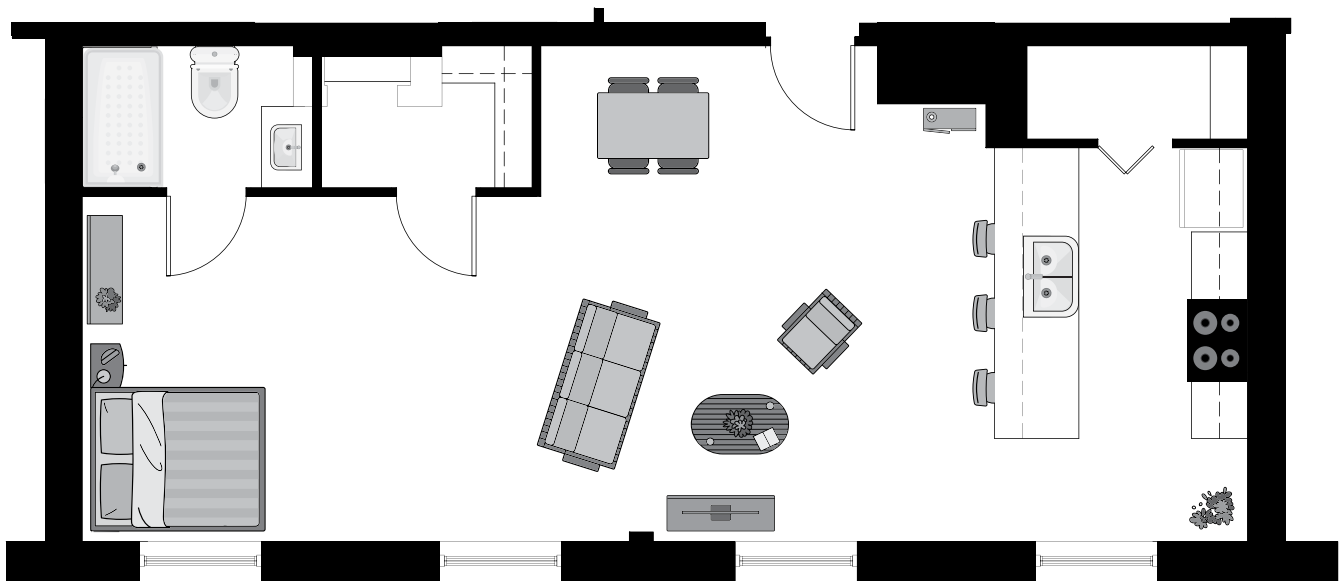

EAGLE & PHENIX

HISTORIC RIVERFRONT LIVING

ADMIN BUILDING S1

Studio • One Bath

- *Stunning Riverfront views & Downtown Skyline views*
- *Located in the heart of Uptown Columbus*
- *Direct access to 22-mile Riverwalk*
- *Directly overlooking the “world’s longest urban whitewater course”*
- *True loft style ceilings with exposed timbers*
- *Energy Efficient design*
- *Fitness Room*
- *On-Site Parking*
- *Expansive landscaped park overlooking the Chattahoochee River*