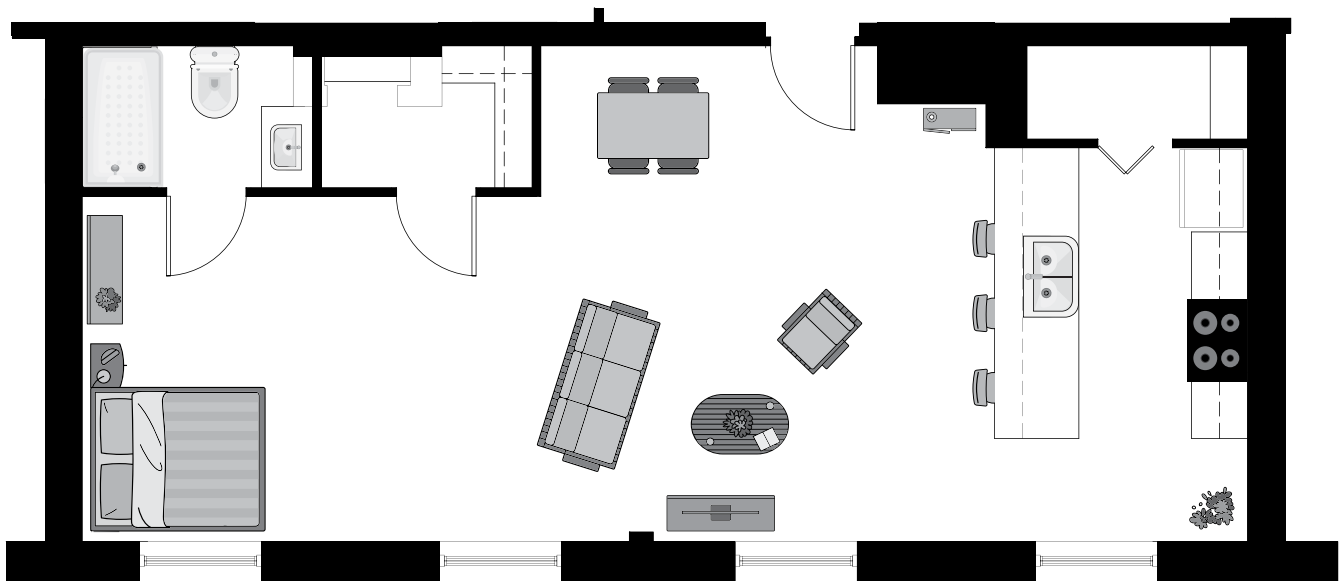

EAGLE & PHENIX
HISTORIC RIVERFRONT LIVING

ADMIN BUILDING S1

Studio • One Bath

- *Stunning Riverfront views & Downtown Skyline views*
- *Located in the heart of Uptown Columbus*
- *Direct access to 22-mile Riverwalk*
- *Directly overlooking the “world’s longest urban whitewater course”*
- *True loft style ceilings with exposed timbers*
- *Energy Efficient design*
- *Fitness Room*
- *On-Site Parking*
- *Expansive landscaped park overlooking the Chattahoochee River*

716 SQ FT

706-571-3411 • EAGLEANDPHENIX.COM

Developer reserves the right to change price, features and finishes without notice. All square footages, room dimensions and views are approximate. Illustrations may not be to scale and are artistic representations of present intention and not future fact.