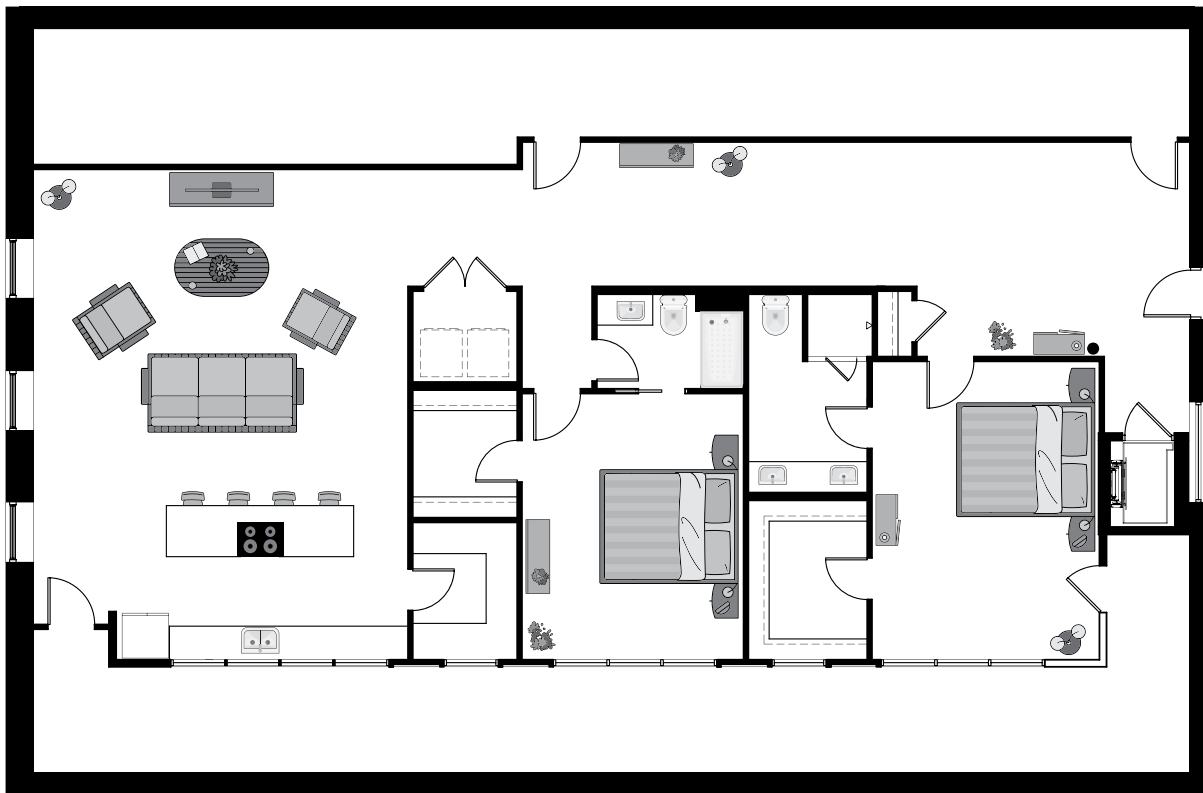

## MACHINE SHOP 3

### Two Bedroom • Two Bath

- *Stunning Riverfront views & Downtown Skyline views*
- *Located in the heart of Uptown Columbus*
- *Direct access to 22-mile Riverwalk*
- *Directly overlooking the “world’s longest urban whitewater course”*
- *True loft style ceilings with exposed timbers*
- *Energy Efficient design, including Geo-Thermal HVAC system*
- *Fitness Room*
- *On-Site Parking*
- *Expansive landscaped park overlooking the Chattahoochee River*