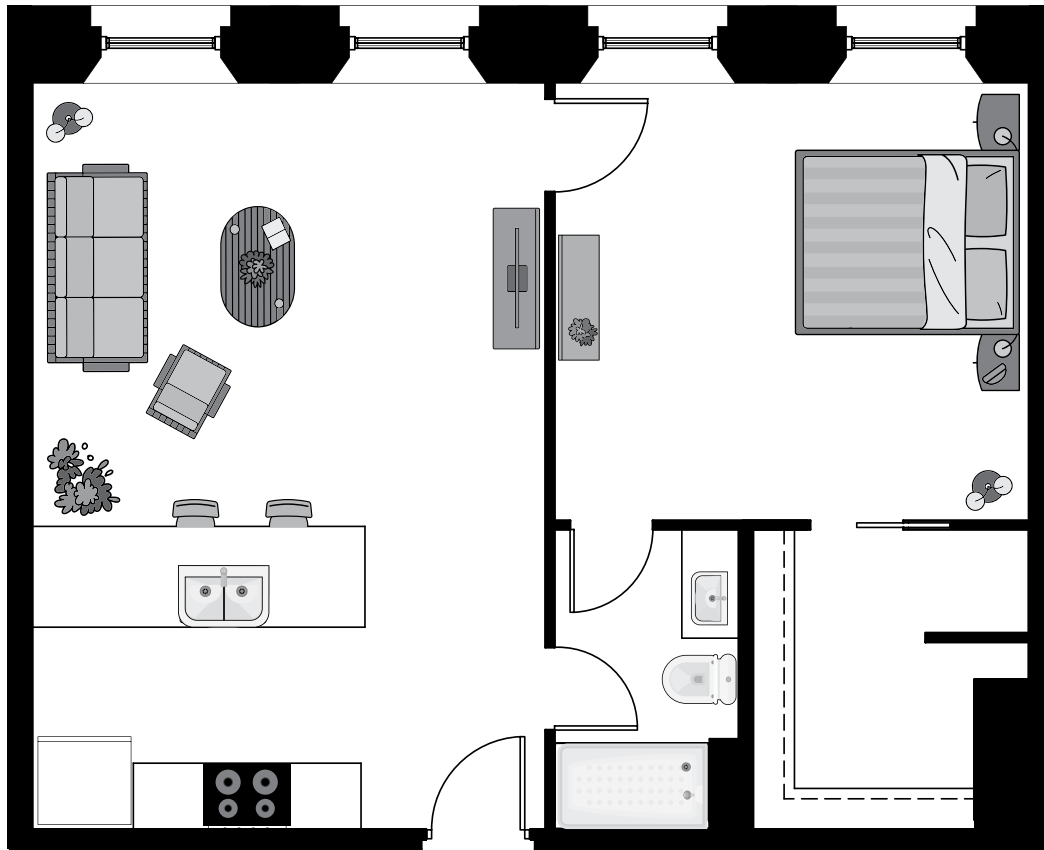

### One Bedroom • One Bath

- *Stunning Riverfront views & Downtown Skyline views*
- *Located in the heart of Uptown Columbus*
- *Direct access to 22-mile Riverwalk*
- *Directly overlooking the “world’s longest urban whitewater course”*
- *True loft style ceilings with exposed timbers*
- *Energy Efficient design, including Geo-Thermal HVAC system*
- *Fitness Room*
- *On-Site Parking*
- *Expansive landscaped park overlooking the Chattahoochee River*